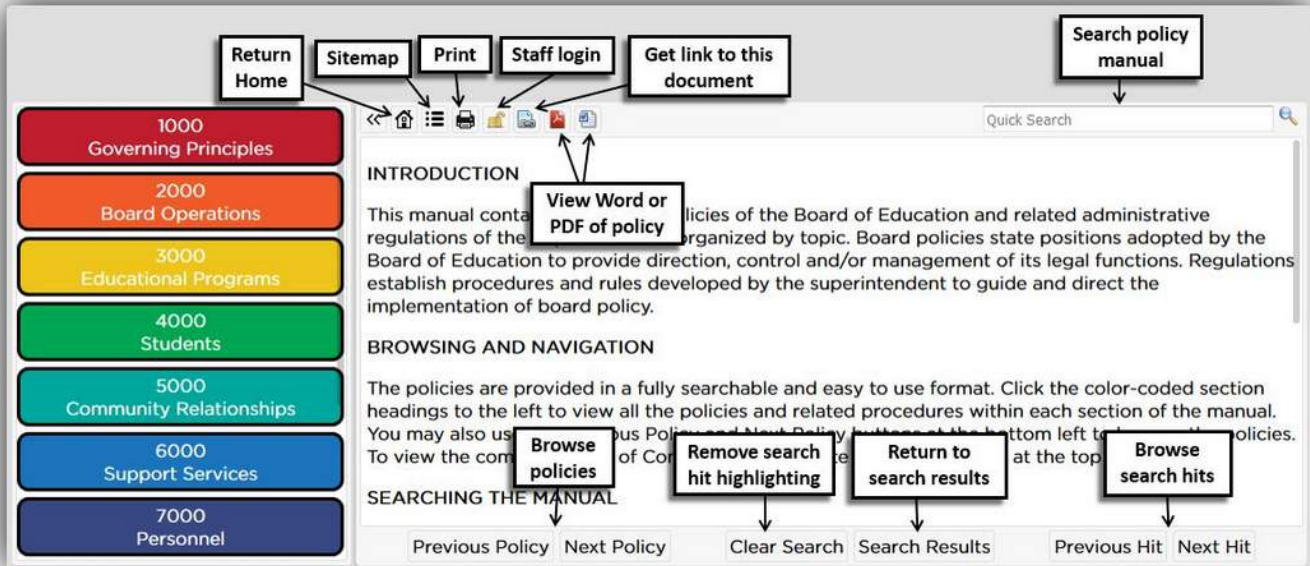

Online Board Policy Quick Start Guide

Main Features

Collapsing/Expanding the Table of Contents

Table of Contents

1000 Governing Principles

2000 Board Operations

3000 Educational Programs

4000 Students

5000 Community Relationships

6000 Support Services

7000 Personnel

8000

Series 1000 Governing Principles

1000 Legal Status of the Board and School System Policy Code

1010 and Duties Policy Code

1100 les Policy Code