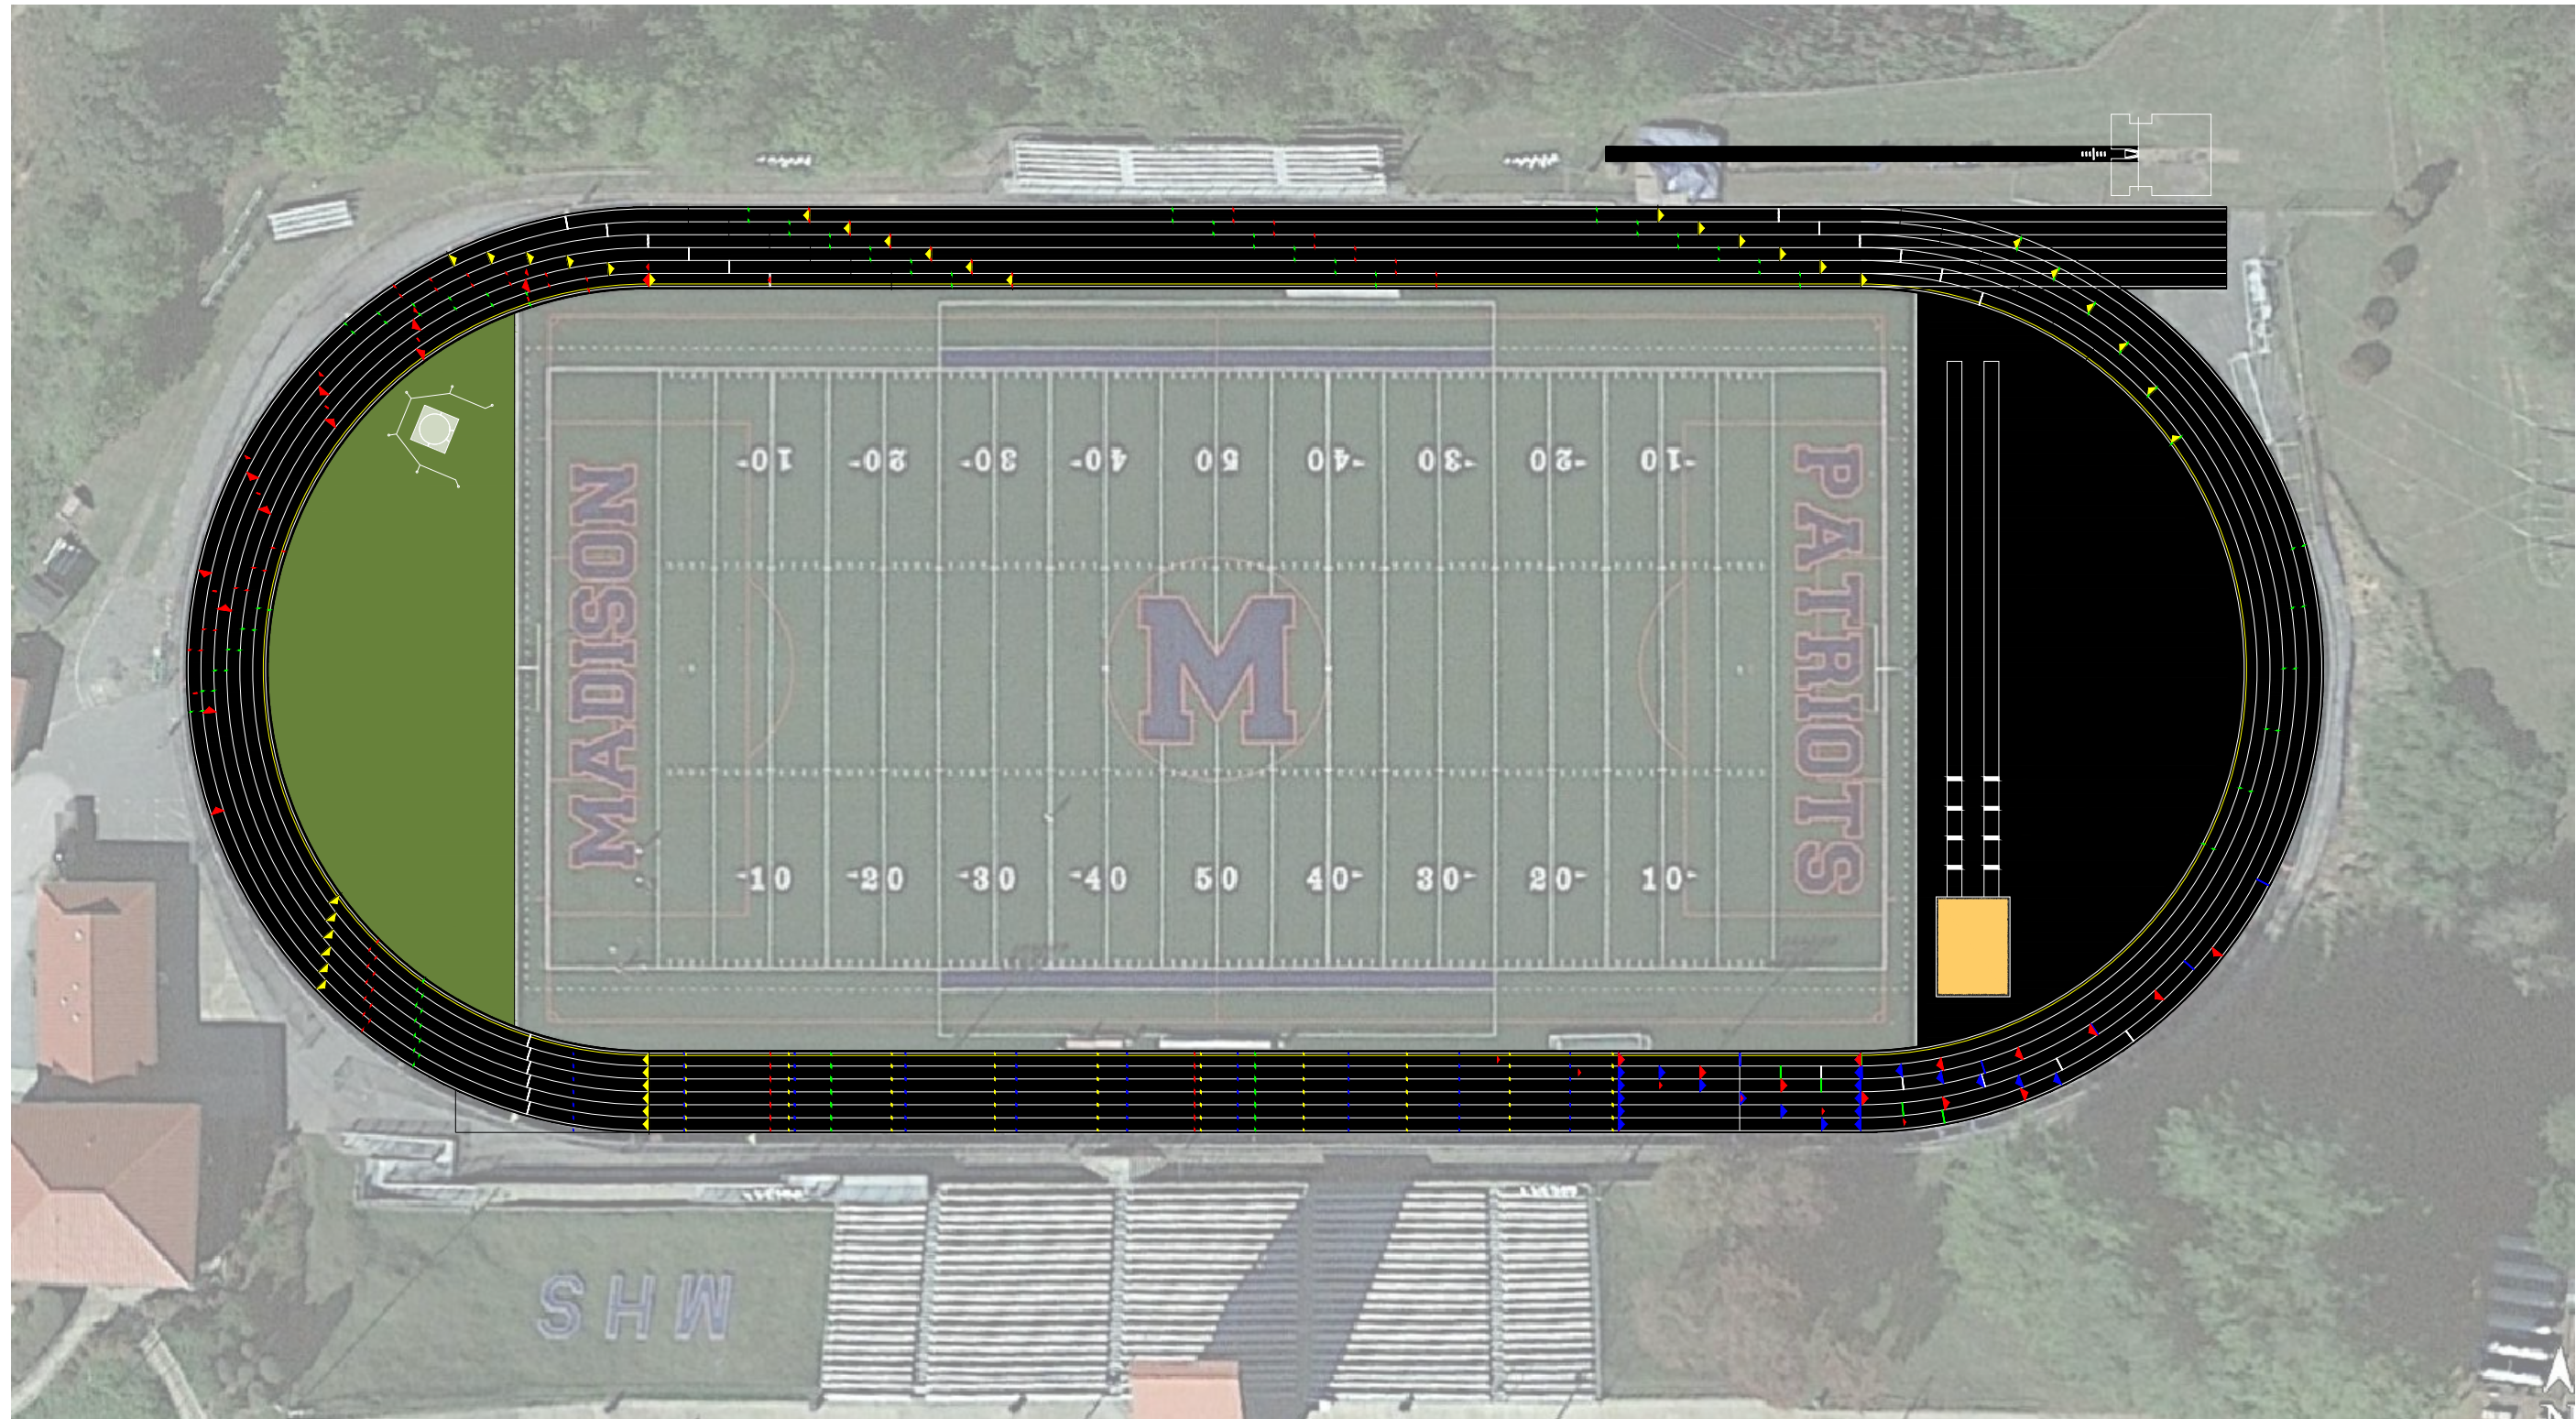

TRACK NOTES

MADISON HIGH SCHOOL
400M 6-LANE RUNNING TRACK

NOT FOR CONSTRUCTION
SCALE: N.T.S.

REVISIONS	DATE	BY
EVENT LAYOUT	02.22.23	CG
REVISED D-AREAS	03.27.23	CG

MADISON HIGH SCHOOL
MARSHALL, NC
400M RUNNING TRACK
RENDERING